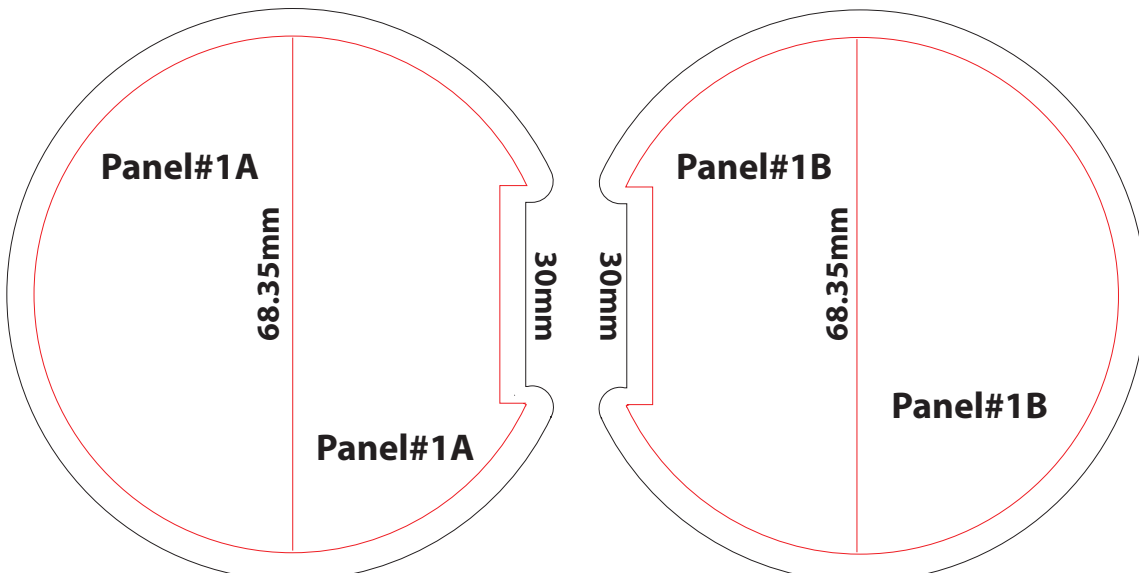

CYAN MAGENTA YELLOW BLACK DIECUT

Picture Ball

MULTI-MESSAGE GLOBE ART SPECS:

TEMPLATE MUST BE FOLLOWED EXACTLY

and file must be saved in the following formats:

Adobe Illustrator CS4 .ai, .eps or Adobe Photoshop CS4 .psd, .eps, jpg
(or lesser versions) with all type/text created to outlines.