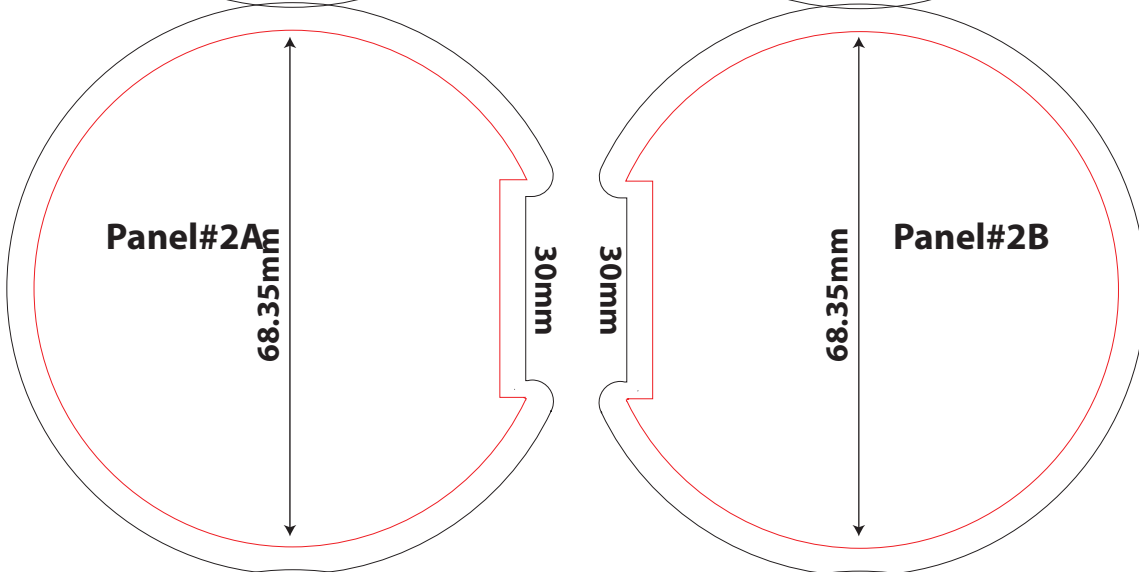

CYAN MAGENTA YELLOW BLACK DIECUT

Picture Ball

MULTI-MESSAGE GLOBE ART SPECS:

TEMPLATE MUST BE FOLLOWED EXACTLY

and file must be saved in the following formats:

Adobe Illustrator CS4 .ai, .eps or Adobe Photoshop CS4 .psd, .eps, jpg
(or lesser versions) with all type/text created to outlines.