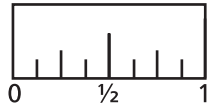

SB253: Globe Stressball Man

Imprint Area: 1" Dia.
Alt. Imprint Area: NONE
Imprint Method: Pad

template

NOTES: ITEM COLORS AVAILABLE: Blue/Green.

MULTI COLOR IMPRINT: 1 color
MINIMUM POINT SIZE: 8 Points

This template reflects our most accurate product information based on current inventory and print experiences and is subject to change.
Template sizes are not necessarily to scale and are primarily for position.
Similarly, item colors shown on template are not necessarily accurate and should be used for general description only.